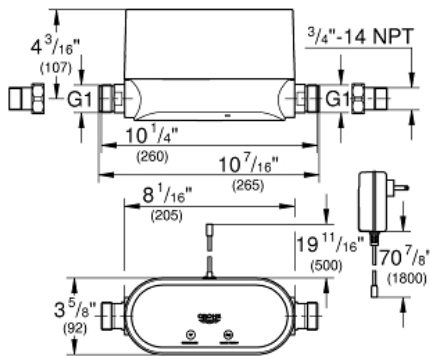

GROHE SENSE GUARD Smart Water Controller

MODEL # 22503LN0

Pure Freude
an Wasser

GROHE

Product Description: GROHE SENSE GUARD Smart Water Controller

Standard Specification:

- For wireless LAN, mains powered, 110 V, US plug type A
- For one family houses
- Detects pipe breaks, micro leaks, frost and unusual water flow
- Automatic, manual or remote shut off function to limit water damage
- Senses flow rate and water pressure
- Valve normally open - without electricity the solenoid valve opens
- Customize settings via GROHE Ondus App for iOS and Android
- Status indication via LED light, buzzer and app
- Residential use recommended
- For horizontal or vertical installation right after the water meter
- Including:
 - 1 x water controller with 1" (25mm) connection
 - Mounting nuts 3/4" (19mm)
 - Extendable power cable 27 1/2" (0.7m) length, plug type A
- **CE approved**
- Noise classification 1 in accordance with DIN4109 incl. certificate